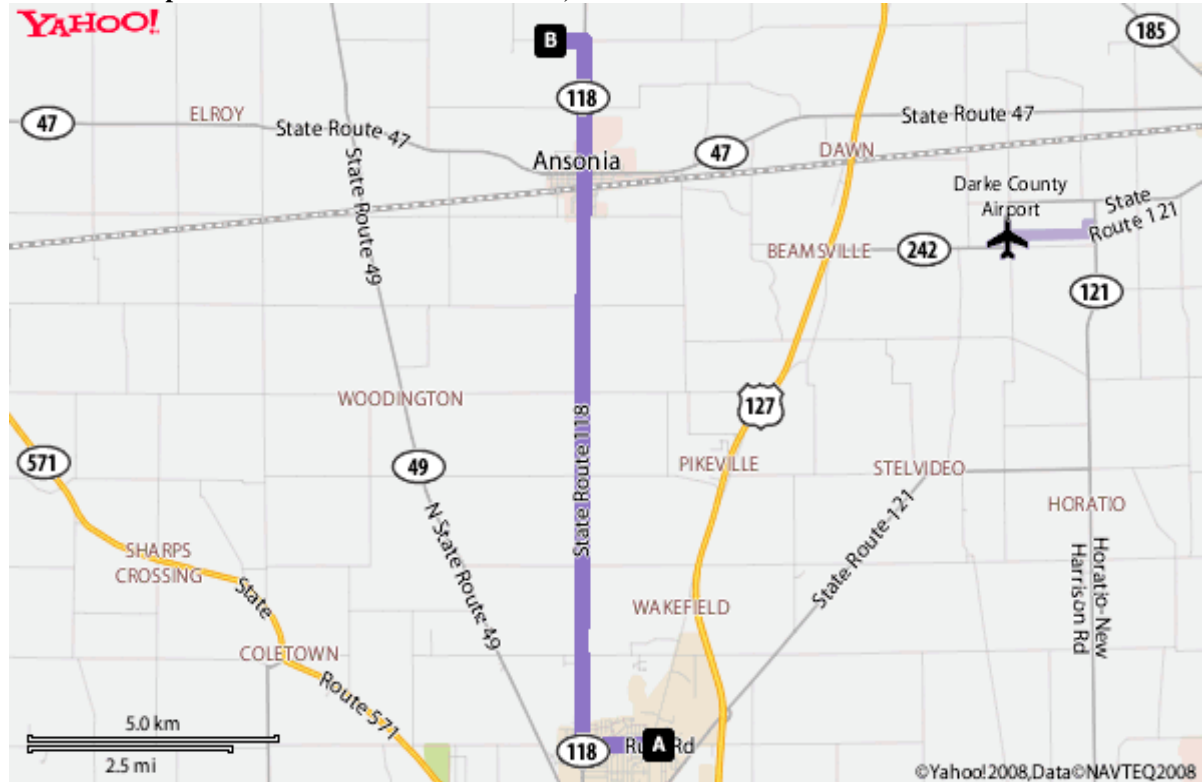

Point B Thompson Farm 4264 Brown Rd Ansonia, OH 45303

Point A Comfort Inn 1190 E Russ Rd Greenville, OH 45331

Map shows directions from the hotel to the grounds.

Written directions are from I-70 to the grounds

From Dayton, Ohio

Take I-70 West from Dayton, OH to exit 24, Hwy 49

Take Hwy 49 North to US 127

Take US 127 North to Brown Road

Take Brown Road West to 4264 Brown Road

From Indiana

Take I-70 East to Exit 10, US 127

Take US 127 North to Brown Road

Take Brown Road West to 4264 Brown Road