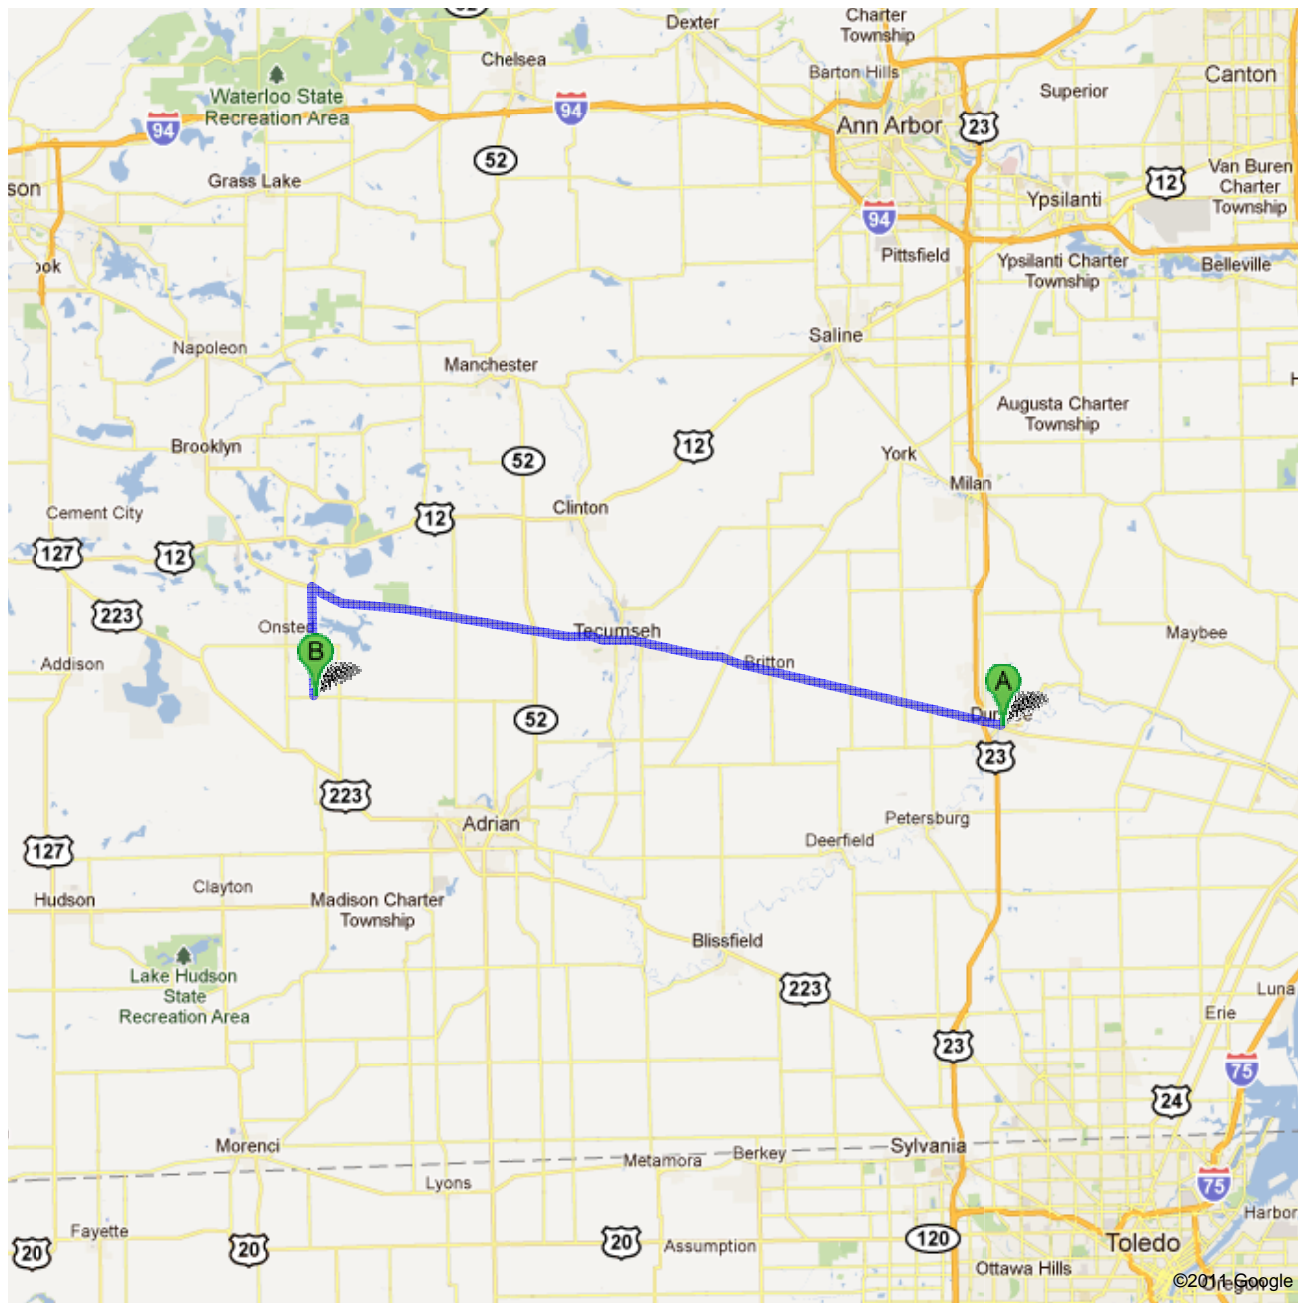

Directions to 6093 Springville Hwy, Onsted, MI 49265
31.1 mi – about 45 mins

Save trees. Go green!
Download Google Maps on your phone at google.com/gmm

 Dundee, MI

 1. Head **west** on **M-50 W/Tecumseh St** toward **W Main St** go 26.9 mi
total 26.9 mi
Continue to follow M-50 W
About 36 mins

 2. Turn left onto **Springville Hwy** go 4.2 mi
total 31.1 mi
Destination will be on the left
About 9 mins

 6093 Springville Hwy, Onsted, MI 49265

These directions are for planning purposes only. You may find that construction projects, traffic, weather, or other events may cause conditions to differ from the map results, and you should plan your route accordingly. You must obey all signs or notices regarding your route.