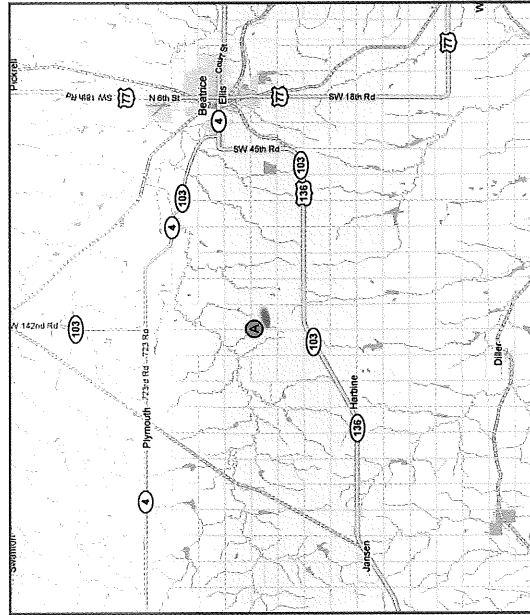

LOCATION

Cub Creek Hunting is approximately 100 miles southwest of Omaha, Nebraska and 50 miles southwest of Lincoln, Nebraska.

We are located in Nebraska between Plymouth and Beatrice on Highway 4. From Highway 4 and Highway 103 Junction, go 1/10th mile west, turn south on 582nd Road and go 1 1/4 mile. Look for Club Creek signs on east side of road.