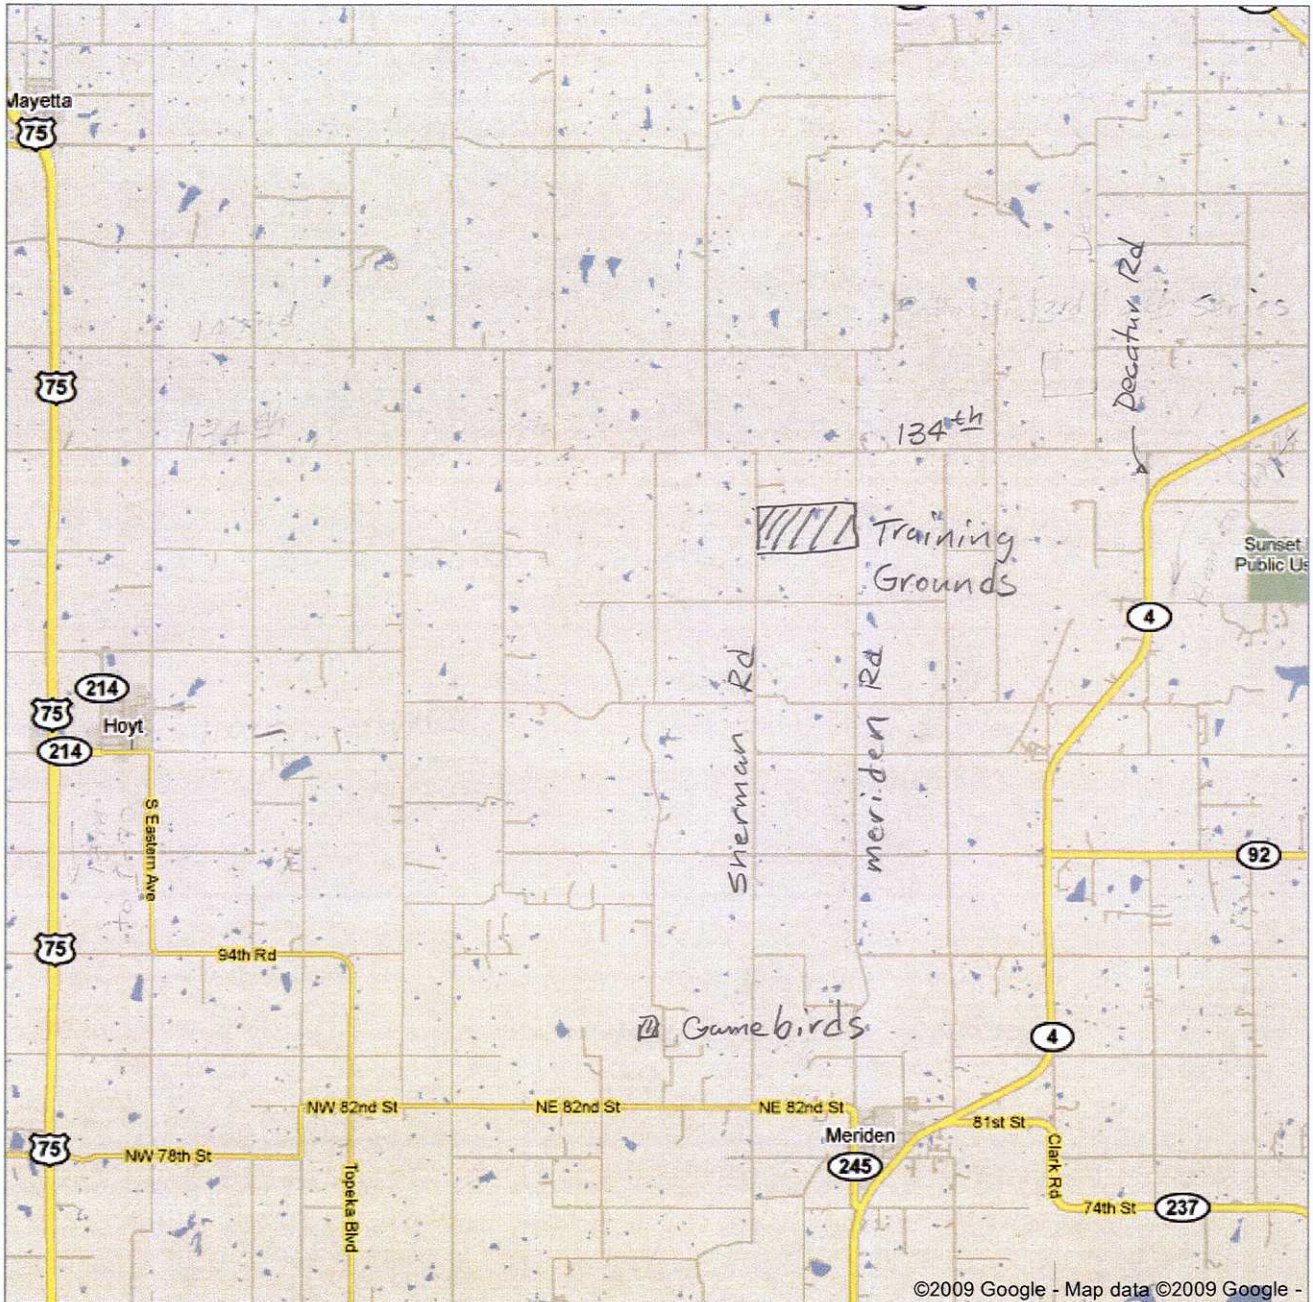

Get Google Maps on your phone

Text the word "GMAPS" to 466453

Training

From the Capitol Plaza Hotel go north on Topeka Blvd. 3.6 mi to Hwy 24. Go east on Hwy 24 3.6 mi. to K-4 Hwy. Go north on K-4 14 mi to Decatur Rd. Go north on Decatur approximately 1/2 mi to 134th. Go west on 134th 4 mi to Sherman Rd. Go south on sherman Rd 1/2 mi.